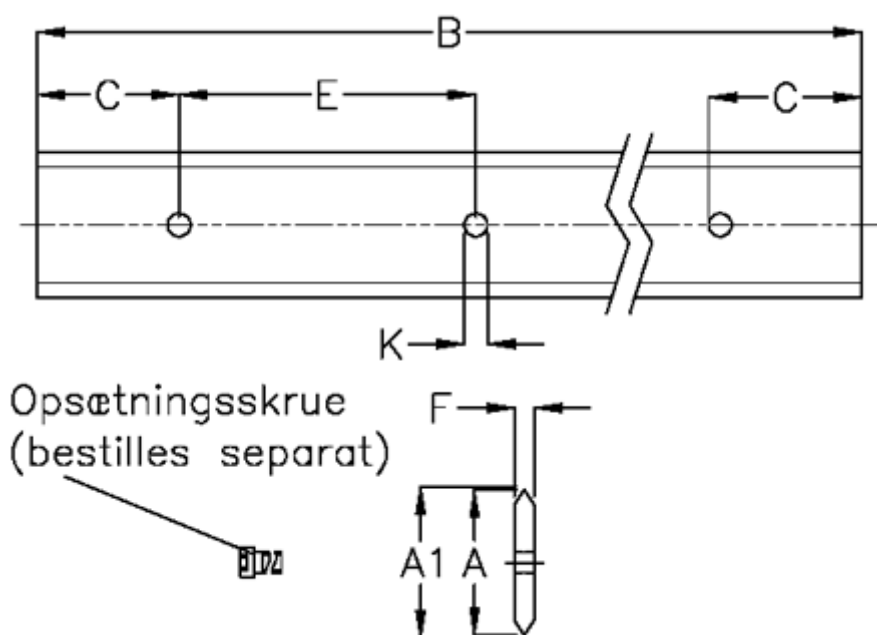

Article number: 0591261076

Description: Hepco SL2 spacer slide
SS M 60-1076

Measures

A	= 60
A1	= 60.81
B	= 1076
C	= 43.0
E	= 90
F	= 6.1
For bearing	= 34
For screw	= M8x20

K	= 9.0
Weight kg/1000	= 2650